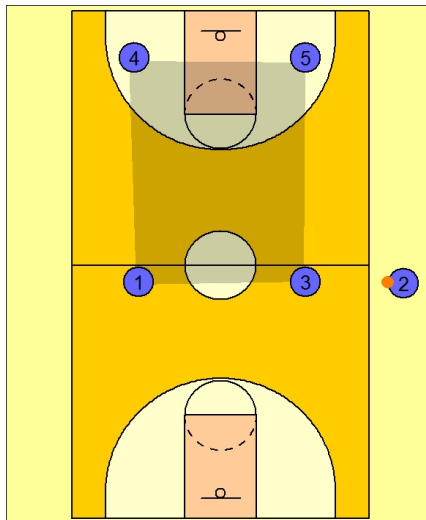

Sideline

Setup in box.
1 and 3 should be in line with 2

5 sets baseline screen for 4
3 sets top screen for 1

5 and 3 roll back directly to the ball.

Pass to 3 or 4, 5 sets screen for 2

Pass to 3 or 4, 5 sets screen for 2